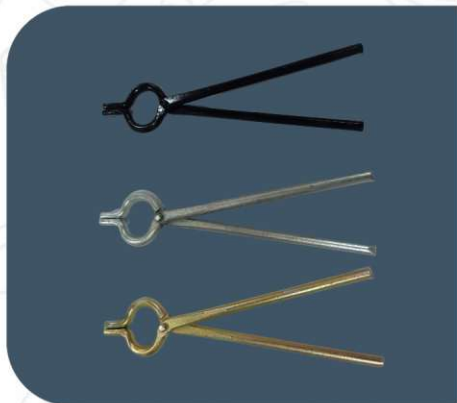

DIMENSION CHART

WEIGHT	COLOR
260 gm	Black, Golden, Silver
300 gm	Golden, Silver