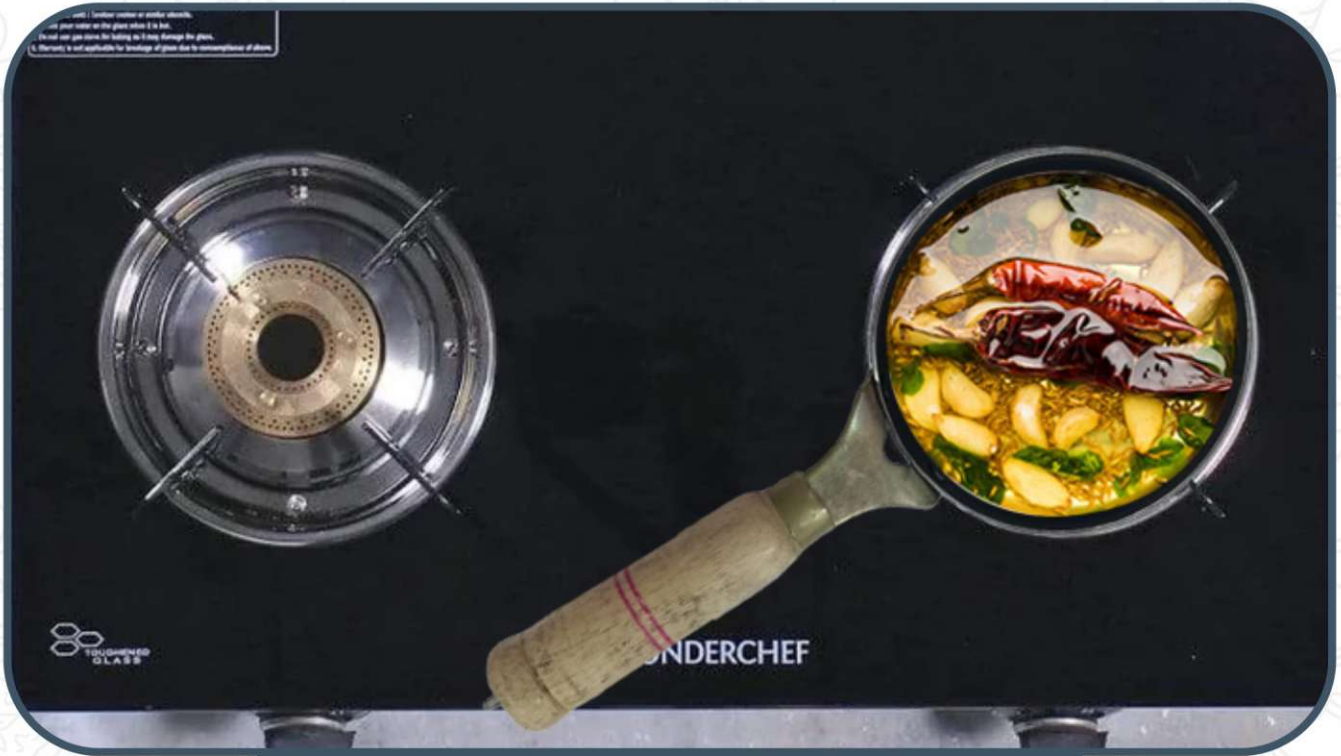

19

TADKA PAN (HR/black)

(with Stainless Steel handle)

Product Code : TPB

size: 5/6 inch (diameter)

DIMENSION CHART

SIZE (Diameter)	WEIGHT
5	400 gm
6	650 gm

Thickness - 1.8 mm