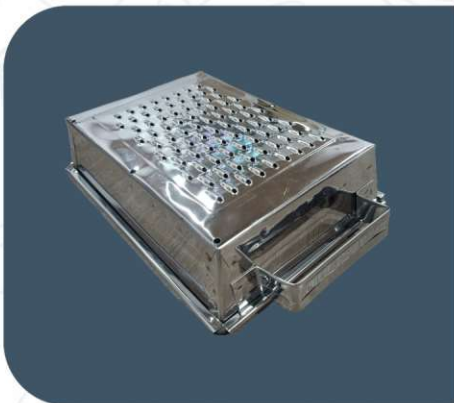

DIMENSION CHART

WEIGHT	COLOR
260 gm	Black, Golden, Silver
300 gm	Golden, Silver

26

GRATER

Stainless Steel

Product Code : SSG

DIMENSION CHART

SIZE	SIZE	WEIGHT
Flat type	7 X 10 X 1.5 Inch	430 gm
Box type	7 X 10 X 2.5 Inch	280 gm